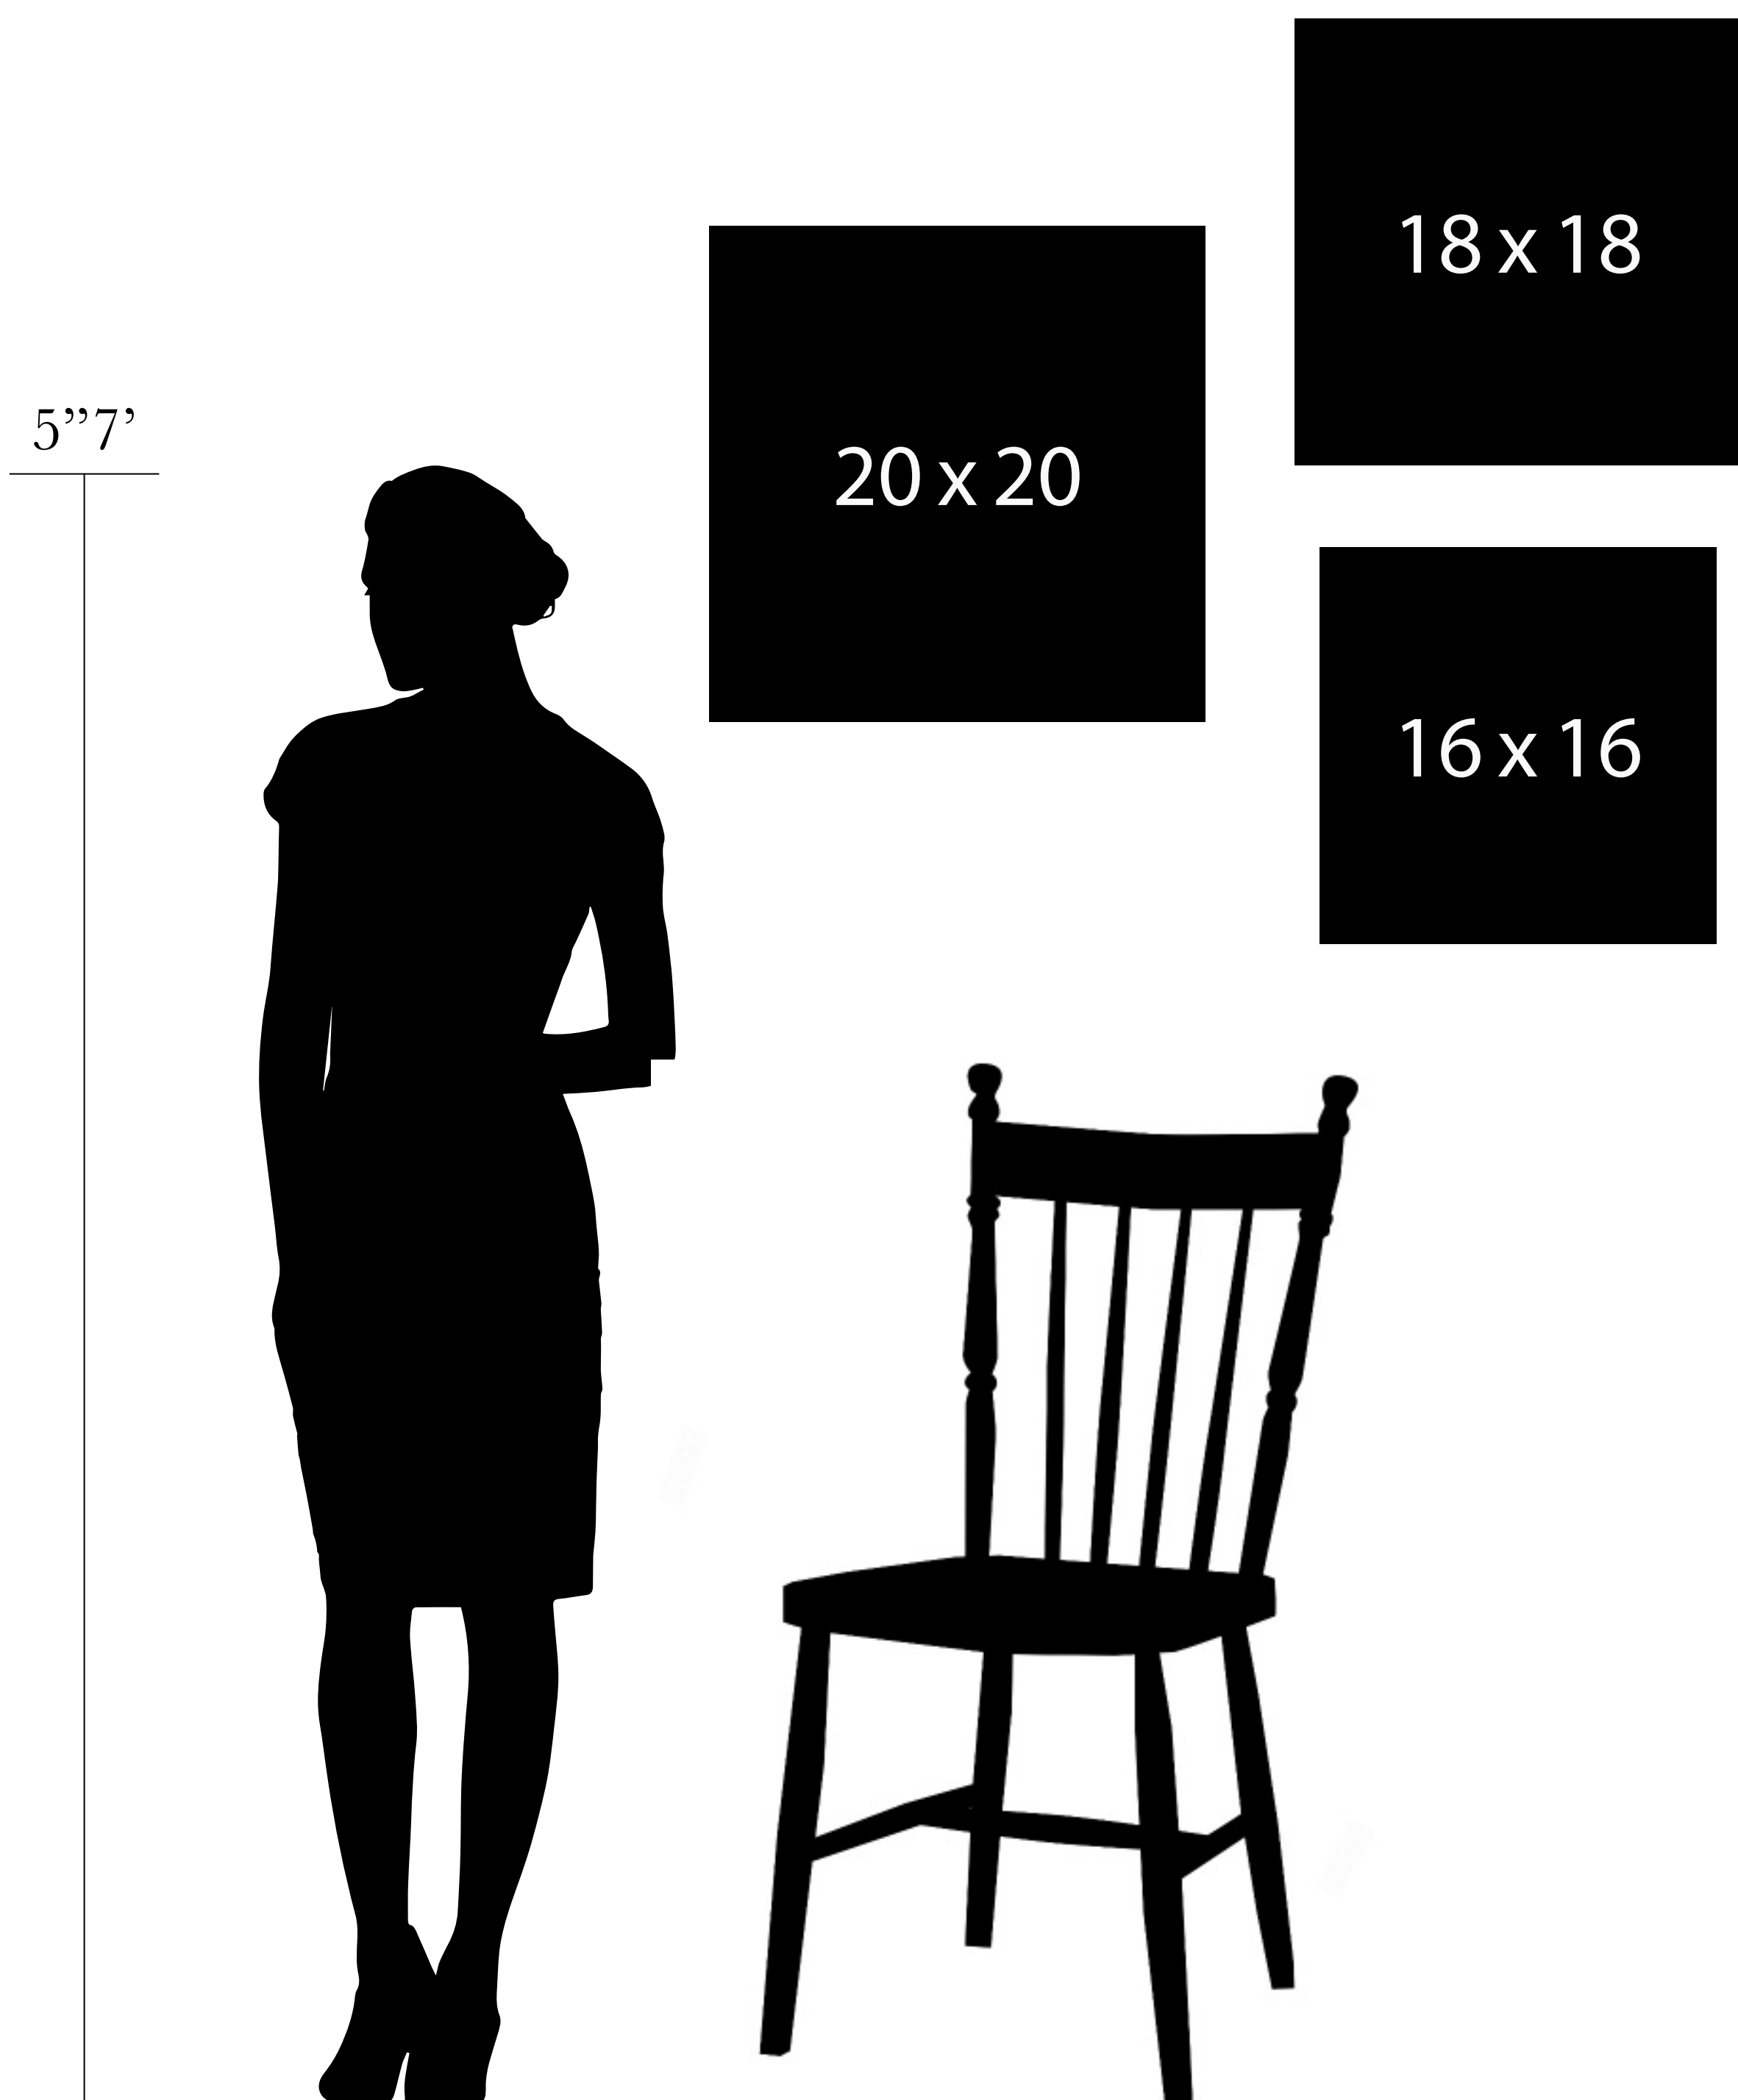

GENERAL PRICING

SMALL WORKS

~~8x8in 400~~

~~10x10in 500~~

12x12in 650

5'7"

GENERAL PRICING

MEDIUM WORKS

16x16in 750

18x18in 850

20x20in 950

GENERAL PRICING

LARGE WORKS

30x30in 1,300

40x40in 1,600

**Larger works available upon request.*